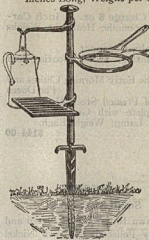

GRUB STAKES
CAMP FIRE

Grub Stake can be Adjusted to Any Fire Regardless of Height or Direction of Flame; the Spear is Twelve inches Long; Upper Pipe is Nineteen inches Long, Fitting Over Spear; Gird and Skillet Ring are Nine inches in Diameter; Pot Ring Extends Seven inches from Pipe; Adjustable to Any Height.

Per Dozen
No. 5GS—Weight per Dozen 114 lbs. $90.00
One in a Box

CAMPERS GAS LAMPS

BRILLIANT SEARCHLIGHT