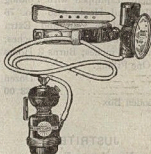

Per Dozen
No. B4—Weight per Dozen 25 lbs. $174.00
One in a Box