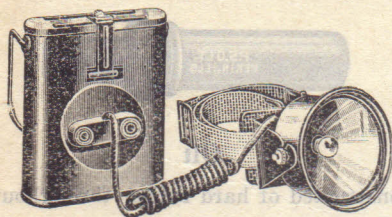

JUSTRITE HUNTING LAMPS

Electric Head Lamps

As a Headlight