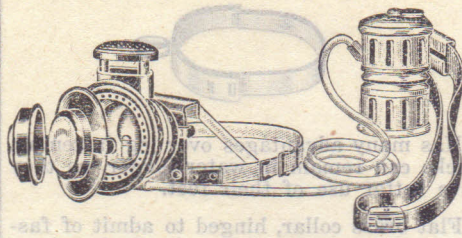

C199G0each \$3.25

D950P batteries and D1161P bulbs may be ordered from our electrical goods section.

PACKED ONE DOZEN

Acetylene Hand Lamps

Model 81

Large 7 in. reflector, nickel plated, burns an open flame, throws a concentrated beam 400 ft. Lamp is of steel, nickel plated. Generator has an 8 oz. carbide capacity to give 8 hours' light at one filling. Height 11 in., w't 20 oz.

No Lens Type, with fish-tail flame burner, flame protector, for use in wind, self-lighter attachment requiring no matches, w't doz. 23 lbs.

C381G0each \$3.75

PACKED ONE DOZEN

Acetylene Head Lamps

Model 88B